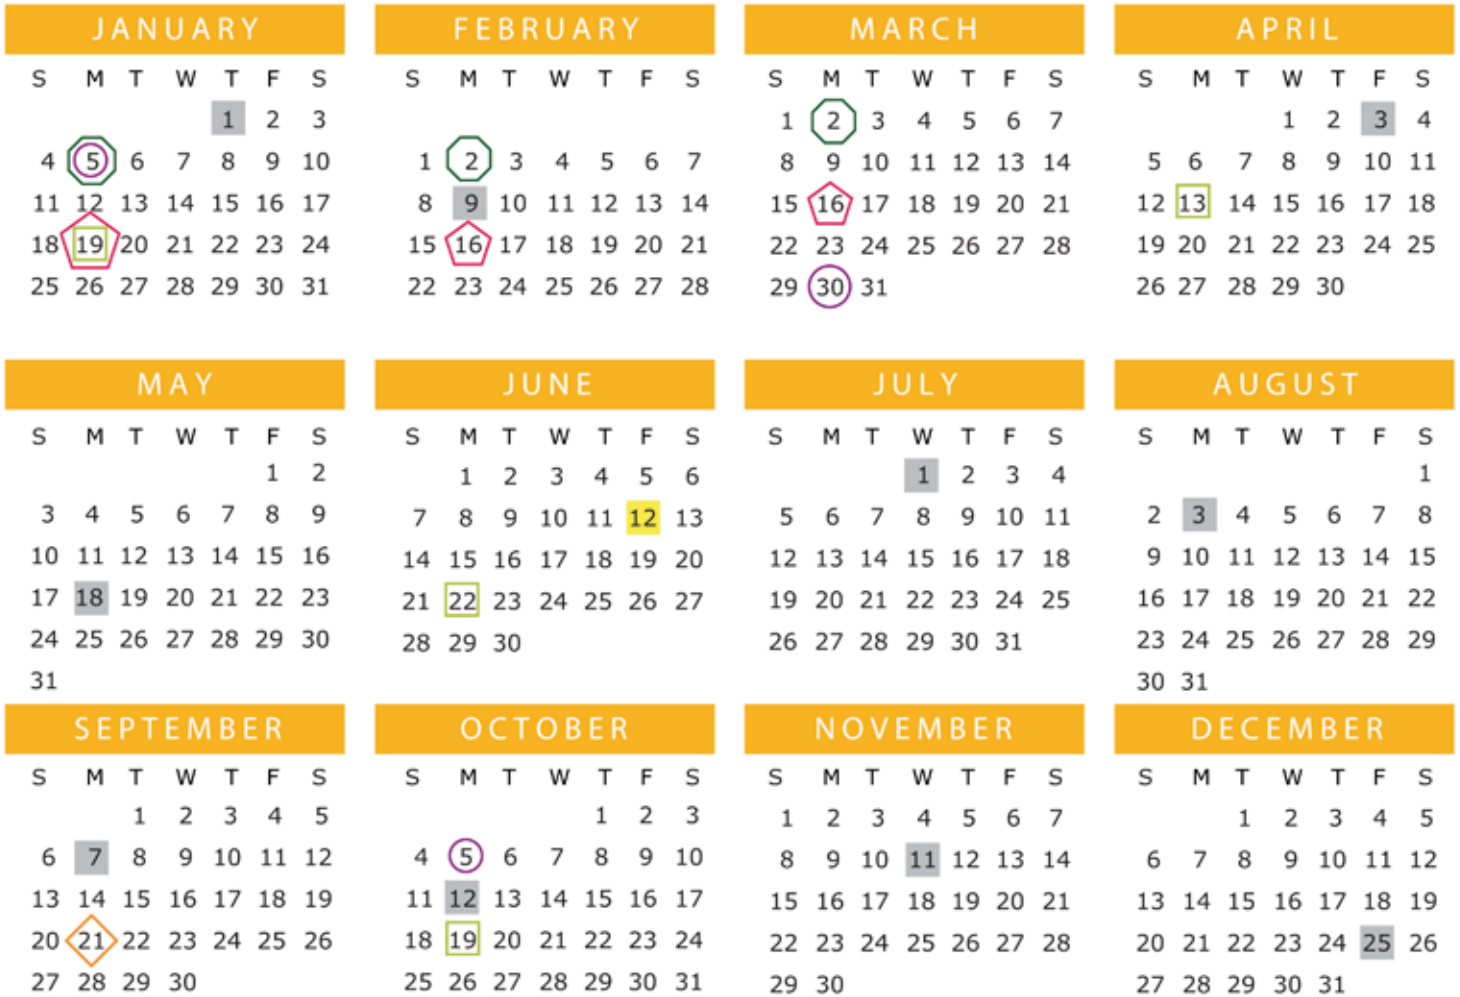

FCE Course and Exam Dates

Start Date	Exam Dates	Weeks
January 5	Mar 13	10
January 19	Mar 13	8
March 30	Jun 6	10
April 13	Jun 6	8
June 22	Aug 20	8
September 21	Dec 12	12
October 5	Dec 12	10
October 19	Dec 12	8

- Team Date: Tamwood schools are closed to students and classes will not be made up
- Public Holiday: Tamwood schools are closed on public holidays and classes will not be made up
- FCE - 8 week course
- FCE - 10 week course
- FCE - 12 week course
- English for Ski Instructor Certificate
- English for Snowboard Instructor Certificate